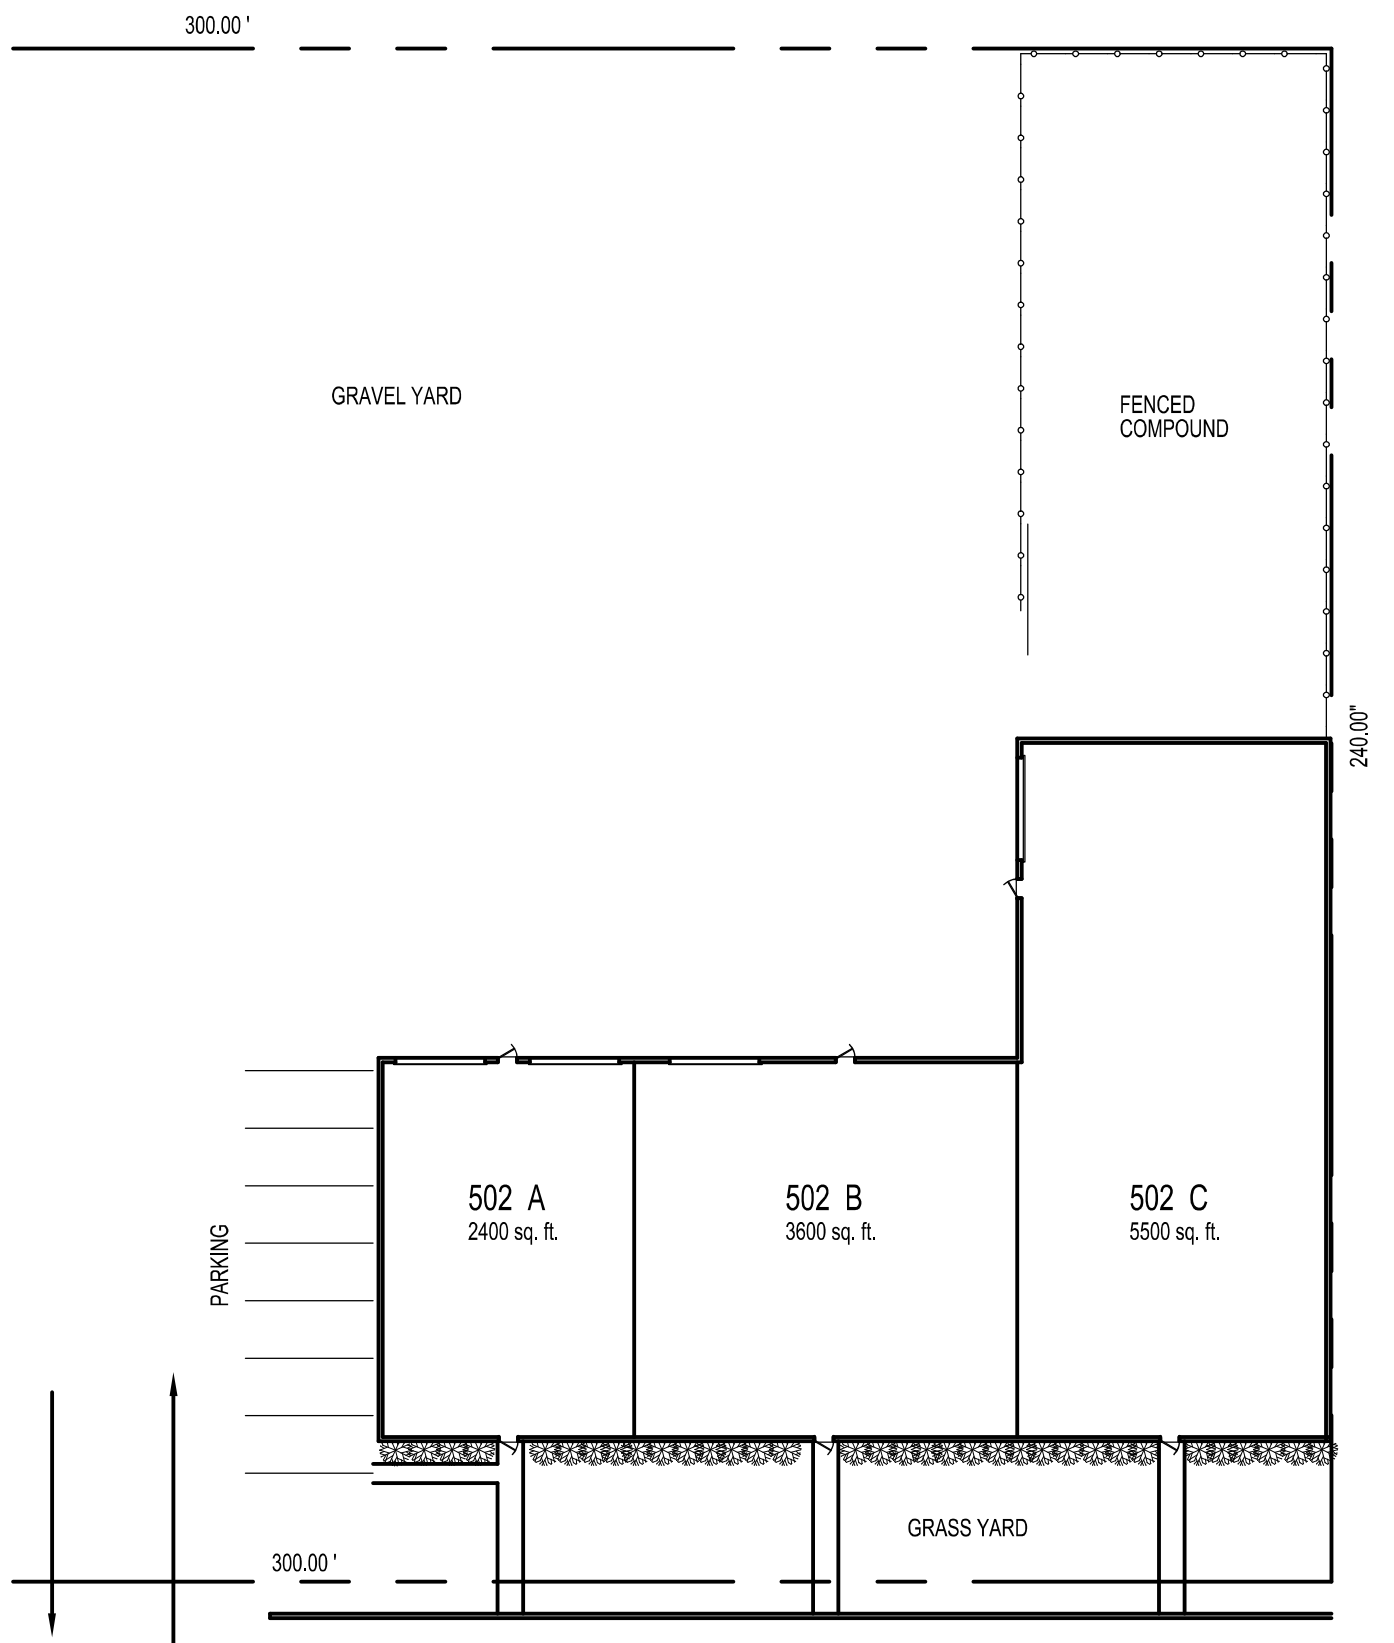

418 - 47 th STREET E

502 - 47 th STREET E

LEGAL DESCRIPTION

LOT	7 and 8
BLOCK	922
PLAN	78S02781
AREA	0.669 ha (1.653 Ac.)